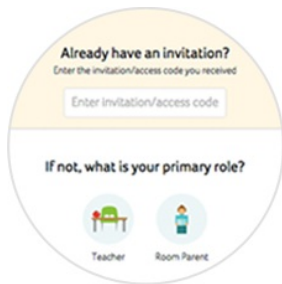

Please join Ms. Pearce's Poppin' Class on Bloomz!

Bloomz is a new app that works both on your smartphone as well as on your computer. You will receive quick updates and photos of class activities, be able to access our class calendar, and more. All in a private and secure environment.

New Bloomz Parent

1. Download the "Bloomz" app from the AppStore/PlayStore and click "Create Account". If browser, go to bloomz.com and click on "Join Bloomz"
2. In the text box, enter **JJTCTE**
3. Create your account